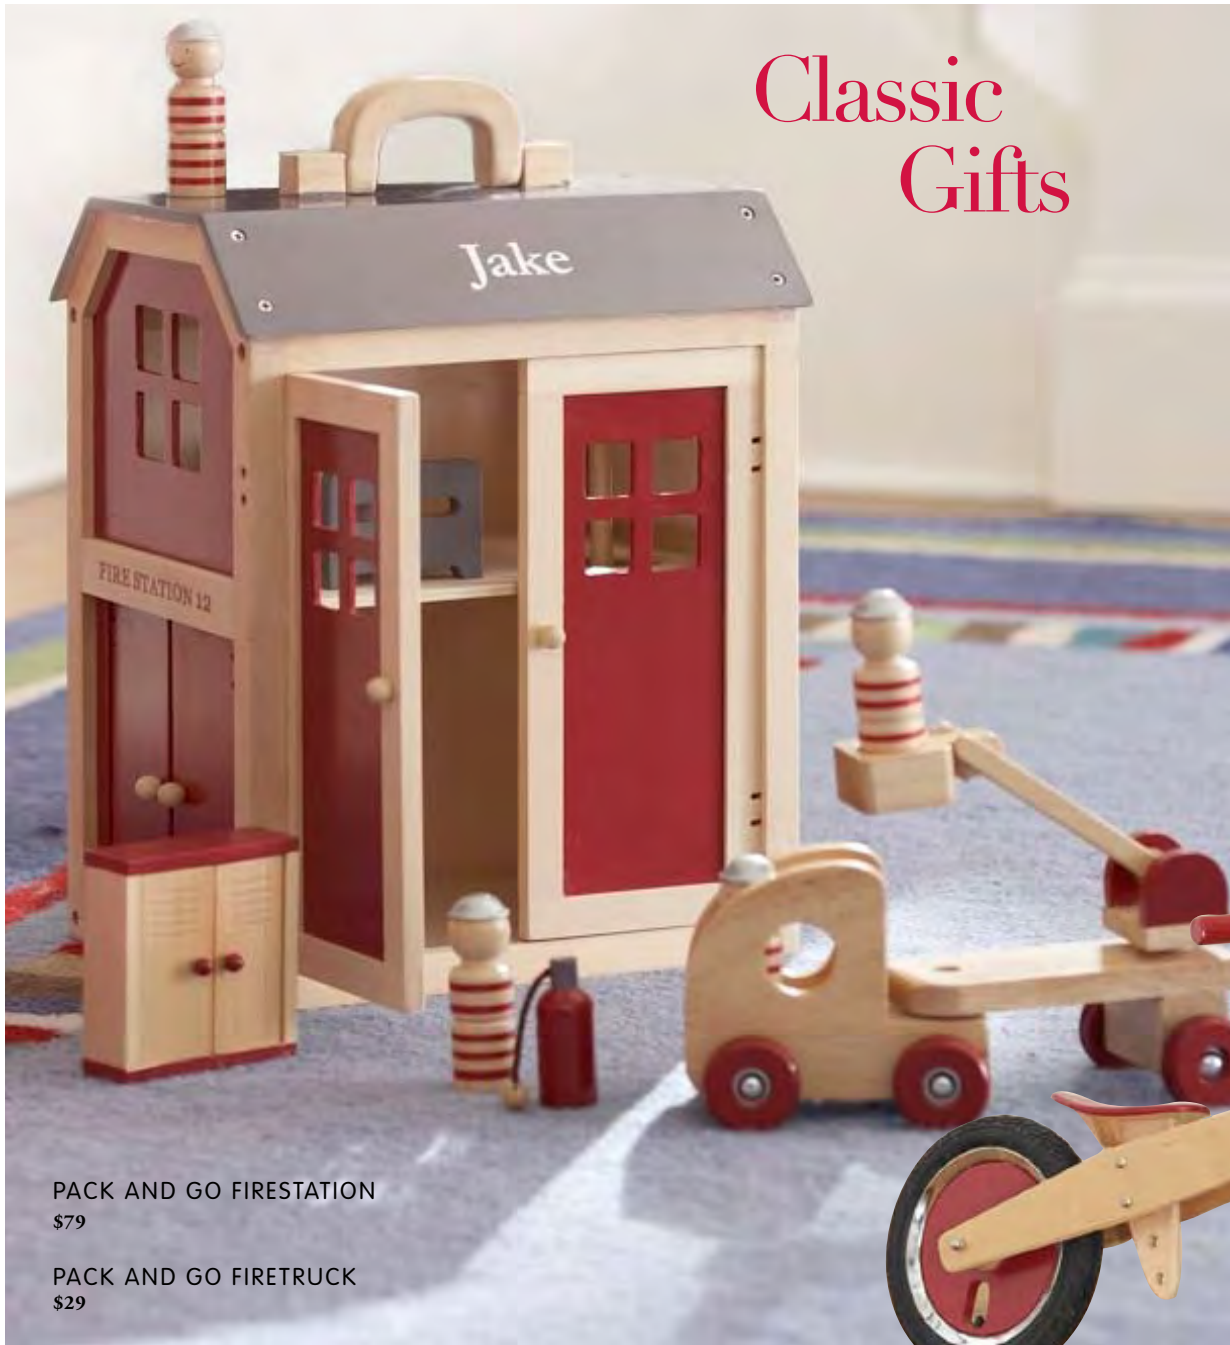

# Classic Gifts

PACK AND GO FIRESTATION  
\$79

PACK AND GO FIRETRUCK  
\$29

BALANCE BIKE.....  
\$99