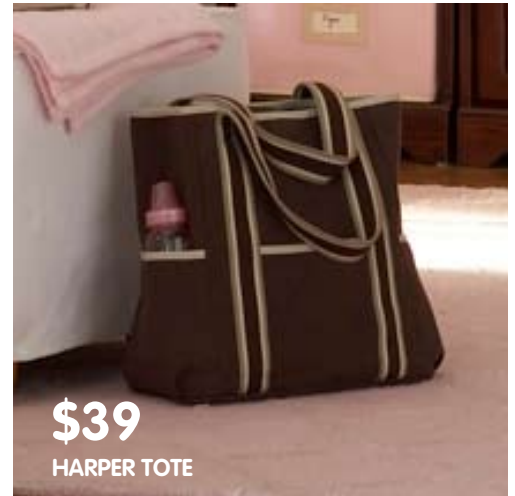

**\$129**

ELLA CHANDELIER

**\$19-\$24**

NIGHTLIGHTS

**\$7-\$64**

SABRINA BASKETS AND LINERS

**\$399**

KENDALL CRIB

**\$39**

HARPER TOTE

**\$29**

CHAMOIS STROLLER BLANKET

**\$59**

CRITTER NURSERY WRAP

**\$69**

COTTONTAIL FRIENDS MOBILE