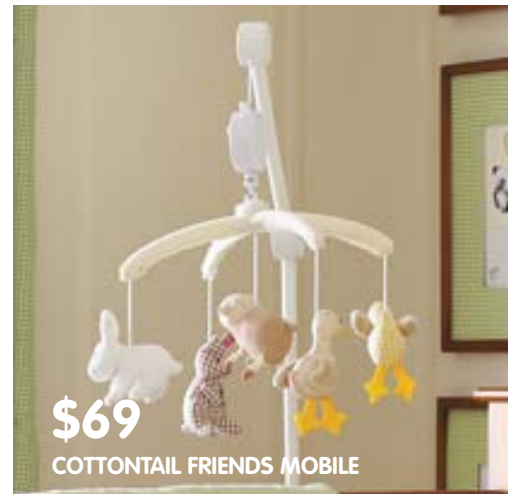

**\$129**

ELLA CHANDELIER

**\$19-\$24**

NIGHTLIGHTS

**\$7-\$64**

SABRINA BASKETS AND LINERS

**\$399**

KENDALL CRIB

**\$39**

HARPER TOTE

**\$29**

CHAMOIS STROLLER BLANKET

**\$59**

CRITTER NURSERY WRAP

**\$69**

COTTONTAIL FRIENDS MOBILE

## Value Essentials

From gifts to nursery mainstays, we've created a collection for babies that combines everything new moms want with the careful design, safety and value considerations they need.

To purchase, please visit one of our retail locations or call our dedicated trade line at (888) 837-4888.